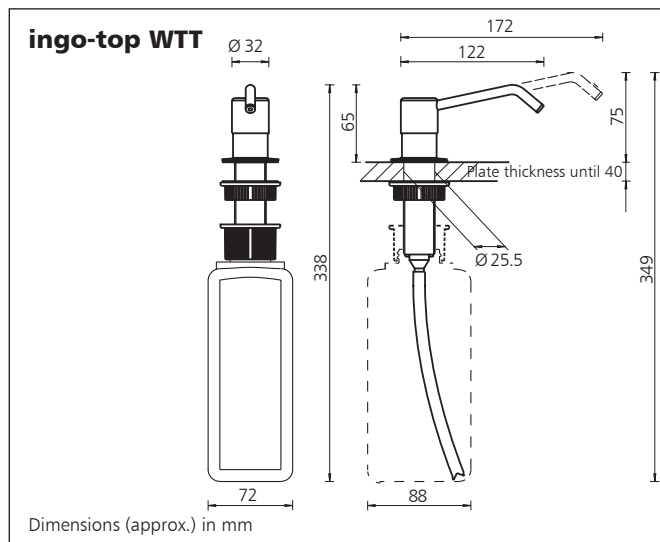

ingo-top® WTT

dispenser for liquid soaps, washing ups etc.
for the wash basin installation
for refill from below and on top

OPHARDT
hygiene

Ophardt Hygiene-Technik GmbH + Co. KG
Lindenau 27 • D-47661 Issum
Tel.: +49 2835 18-0 • Fax: +49 2835 18-77
E-Mail: info@ophardt.com • www.ophardt.com

Place of application:

- ▶ washrooms, toilets, baths, care and
medical rooms, kitchens

Technical Data WTT

Dispenser head: Stainless steel, ground
Bottle: Polyethylen-(HDPE-)bottle,
1000 ml, refillable from below and on top
Dosing pump: Plastic, approx. 1,5 ml/stroke
Mounting: in work top and wash basin with a
plate up to Ø 40 mm

Description for tender

ingo-top WTT 12 Art.-No. 297700
..... pcs. soap dispenser for the wash basin installation,
for refill from below and on top,
ground stainless steel,
with plastic pump,
with one empty 1000 ml refillable bottle,
with approx. 122 mm outlet tube

ingo-top WTT 17 Art.-No. 317100
..... pcs. soap dispenser for the wash basin installation,
for refill from below and on top,
ground stainless steel,
with plastic pump,
with one empty 1000 ml refillable bottle,
with approx. 172 mm outlet tube